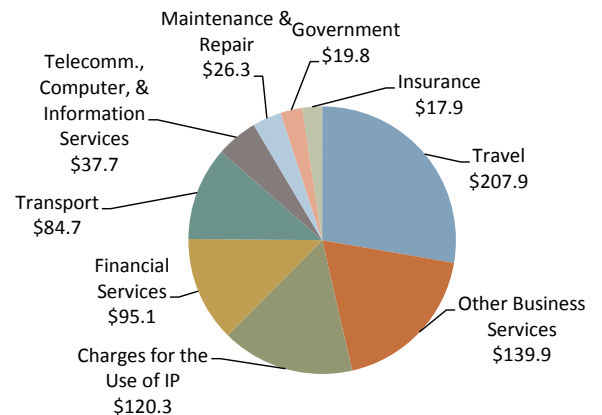

Services Exports, 2016

Values shown in billions of US dollars

Source: US Census Bureau and Bureau of Economic Analysis