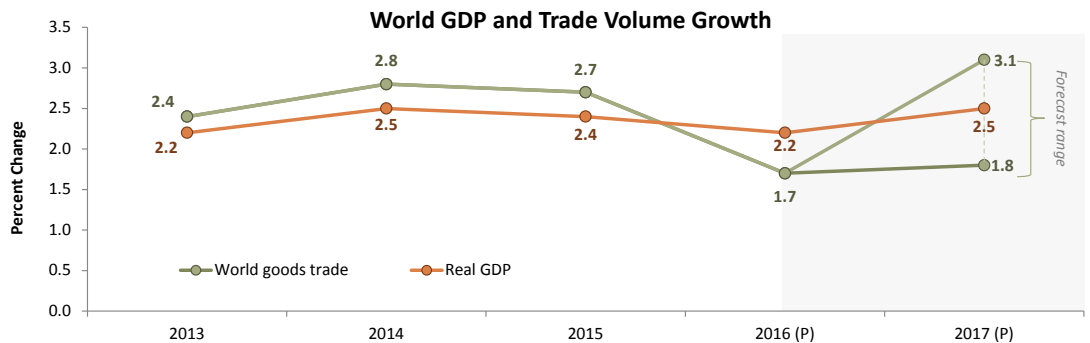

# International Trade in 2016

## Top Markets

- U.S. goods exports were a record high to 18 countries.
- Canada was the top U.S. goods export market in 2016, led by sales of vehicles & parts and machinery.
- Goods exports to Vietnam grew by \$3.1 billion in 2016.

Source: US Census Bureau

## Global Trade

- Globally, international trade slowed to 1.7% in 2016, but is projected to rise between 1.8% and 3.1% in 2017.
- Global GDP growth outpaced trade growth for the first time in fifteen years.
- Despite slower growth in 2016, U.S. real trade growth has outpaced that of other advanced economies on average since 2011.