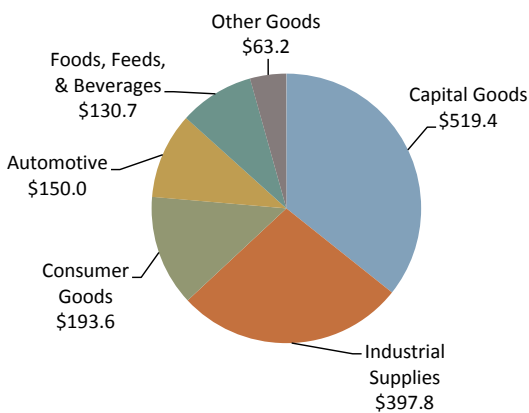

Goods Exports, 2016