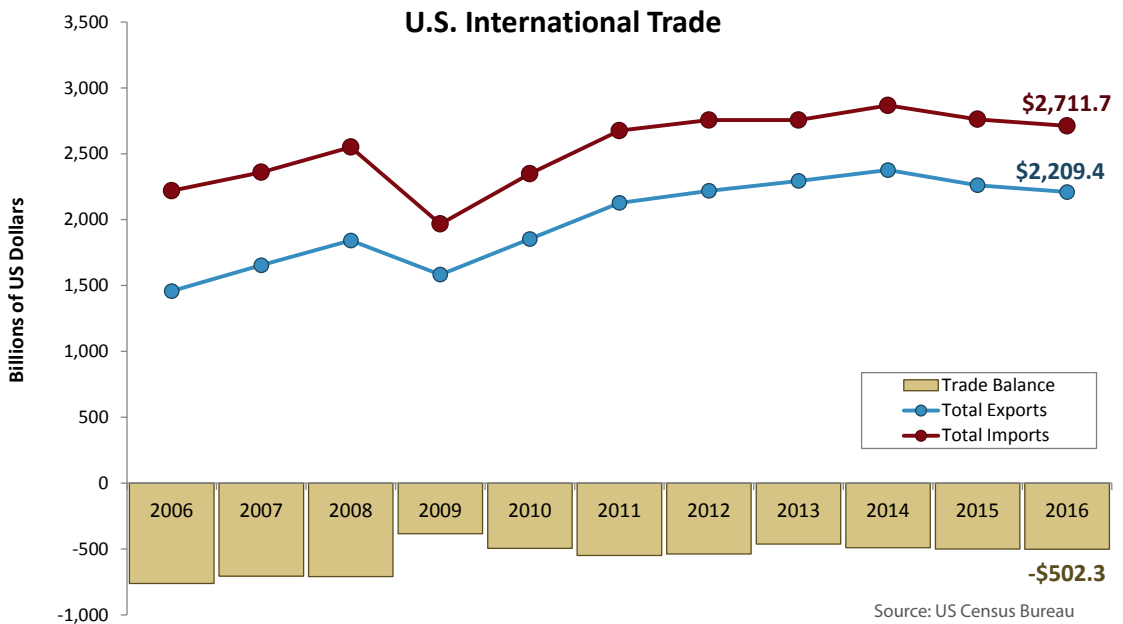

# U.S. International Trade, 2016

## U.S. Trade in 2016\*

- Exports: -2.3%
  - Imports: -1.8%
  - Deficit: 0.4%
- \*Compared to 2015

**\$2.21 trillion** Total U.S. Exports in 2016

## U.S. Trade in 2016

- Exports fell in 2016, led by lower exports of industrial supplies and capital goods.
- In 2016, exports accounted for 12% of GDP.
- The trade deficit accounted for -2.7% of GDP in 2016, its lowest share since 2009.

## Top Markets

- U.S. goods exports were a record high to 18 countries.
- Canada was the top U.S. goods export market in 2016, led by sales of vehicles & parts and machinery.
- Goods exports to Vietnam grew by \$3.1 billion in 2016.